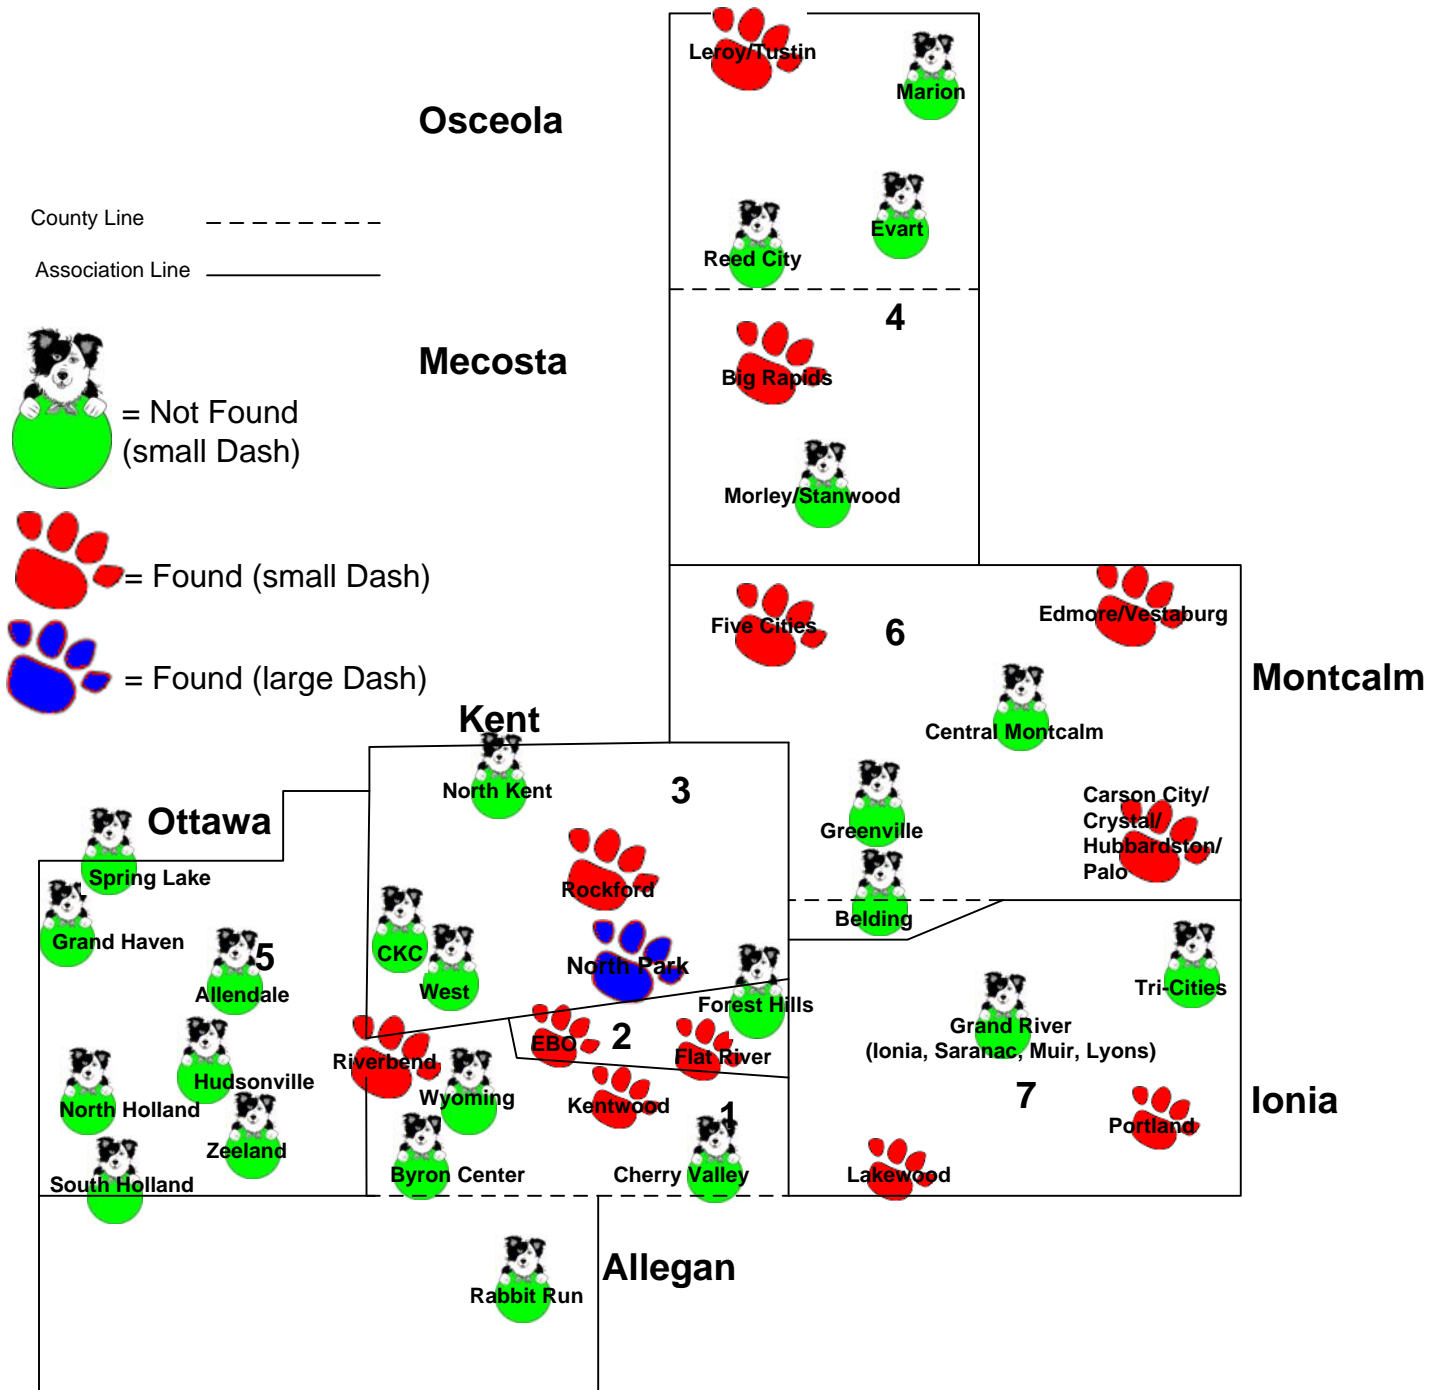

2008 Cookie Sale "Where's Dash?"

Association	Neighborhood # and Name	Communities
Association 1	002	Cherry Valley
	003	Riverbend
	005	Wyoming
	006	Kentwood
	010	Rabbit Run
	036	Byron Center
	Association 2	004
008		EBO
025		Forest Hills
009		CKC
Association 3	011	North Park
	012	North Kent
	013	West
	022	Rockford
	Association 4	014
032		Reed City
037		Evart
039		Marion
044		Morley/Stanwood
045		Leroy/Tustin

Association	Neighborhood # and Name	Communities
Association 5	018	Allendale
	019	Grand Haven
	020	Hudsonville
	021	Spring Lake
	028	Zeeland
	040	North Holland
	041	South Holland
Association 6	015	Edmore/Vestaburg
	016	Five Cities
	017	Central Montcalm
	023	CCHP
	024	Greenville
	038	Belding
Association 7	029	Portland
	031	Lakewood
	033	Grand River
	034	Tri-Cities